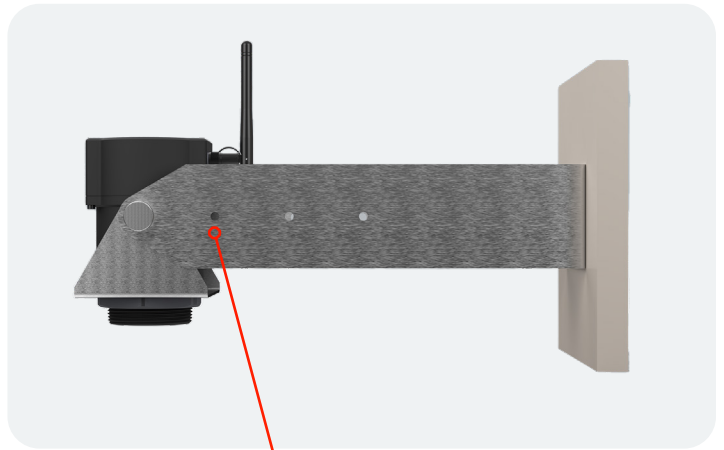

## LSR Radar Level & LG LoRa Converter Series Mounting Brackets

**Model Name: LSRMB-W001, P/N: 24658**

Wall Mounting Bracket for LSR-801 and LSR-803 Series

**Mount to Wall**

**Adjustable Angle**

**Adjustable Distance**

**Model Name: LSRMB-H001, P/N: 26307**

Hanging Mount for LSR-801 Series Only

**Model Name: LSRMB-H002, P/N: 29634**

Hanging Mount for LSR-803 Series Only

**Model Name: LSRMB-B001, P/N: 23220**

Belt Mounting for LSR-801 and LSR-803 Series on Chemical Drum or Tote

**Model Name: LGMB-W001, P/N: 20523**

Wall Mounting Bracket for LG-Series Converters (LG-50 / LG-100 / LG-200)  
(4-20mA / RS-485 to LoRa Converter for Pyxis Sensors)