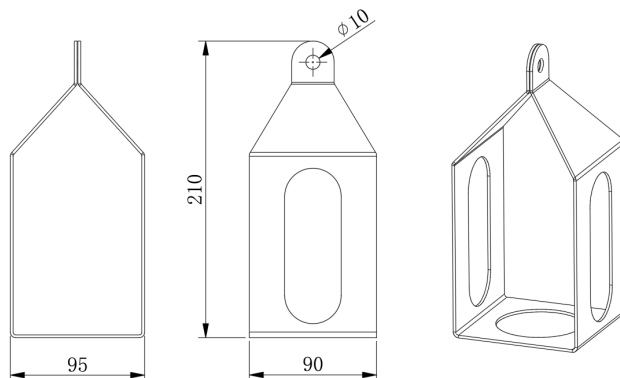

## LSR Radar Level & LG LoRa Converter Series Mounting Brackets

**Model Name: LSRMB-W001, P/N: 24658**

Wall Mounting Bracket for LSR-801 and LSR-803 Series

**Mount to Wall**

**Adjustable Angle**

**Adjustable Distance**

**Model Name: LSRMB-H001, P/N: 26307**

Hanging Mount for LSR-801 Series Only

**Model Name: LSRMB-H002, P/N: 29634**

Hanging Mount for LSR-803 Series Only

**Model Name: LSRMB-B001, P/N: 23220**

Belt Mounting for LSR-801 and LSR-803 Series on Chemical Drum or Tote