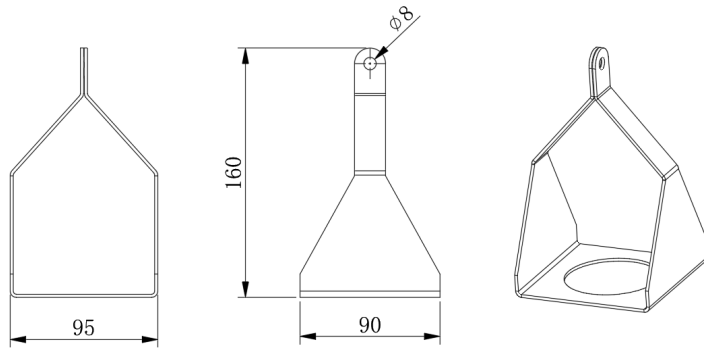

## LSR Radar Level & LG LoRa Converter Series Mounting Brackets

**Model Name: LSRMB-W001, P/N: 24658**

Wall Mounting Bracket for LSR-801 and LSR-803 Series

**Mount to Wall**

**Adjustable Angle**

**Adjustable Distance**

**Model Name: LSRMB-H001, P/N: 26307**

Hanging Mount for LSR-801 Series Only

**Model Name: LSRMB-H002, P/N: 29634**

Hanging Mount for LSR-803 Series Only

**Model Name: LSRMB-B001, P/N: 23220**

Belt Mounting for LSR-801 and LSR-803 Series on Chemical Drum or Tote