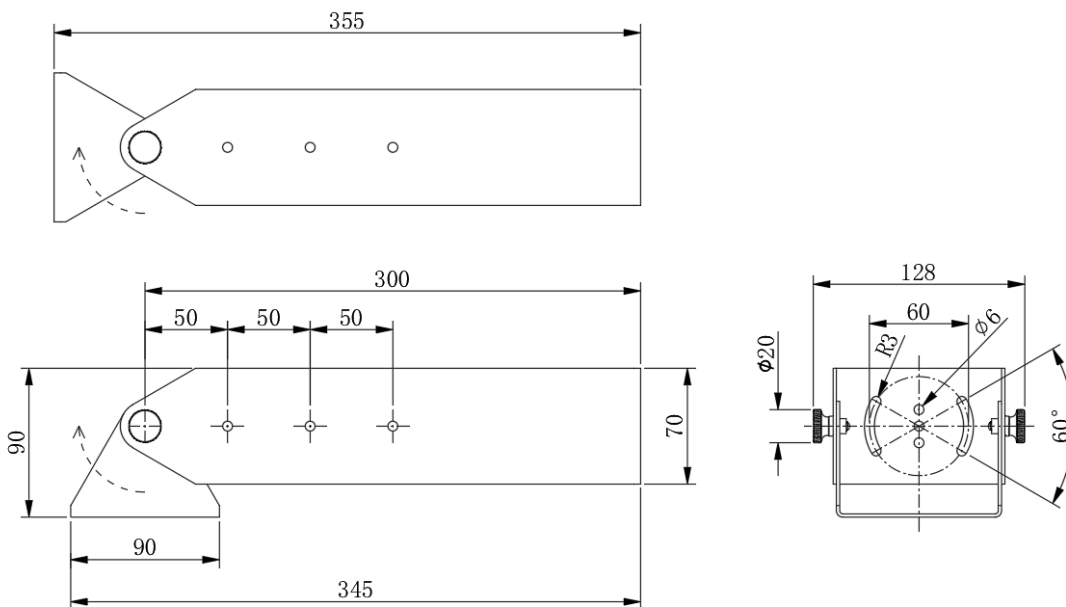

## LSR Radar Level & LG LoRa Converter Series Mounting Brackets

**Model Name: LSRMB-W001, P/N: 24658**

Wall Mounting Bracket for LSR-801 and LSR-803 Series

**Mount to Wall**

**Adjustable Angle**

**Adjustable Distance**

**Model Name: LSRMB-H001, P/N: 26307**

Hanging Mount for LSR-801 Series Only

**Model Name: LSRMB-H002, P/N: 29634**

Hanging Mount for LSR-803 Series Only

**Model Name: LSRMB-B001, P/N: 23220**

Belt Mounting for LSR-801 and LSR-803 Series on Chemical Drum or Tote