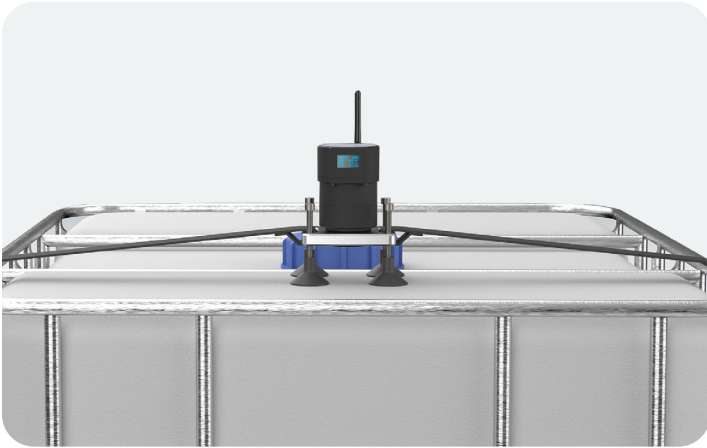

## LSR Radar Level & LG LoRa Converter Series Mounting Brackets

**Model Name: LSRMB-W001, P/N: 24658**

Wall Mounting Bracket for LSR-801 and LSR-803 Series

**Mount to Wall**

**Adjustable Angle**

**Adjustable Distance**

**Model Name: LSRMB-H001, P/N: 26307**

Hanging Mount for LSR-801 Series Only

**Model Name: LSRMB-H002, P/N: 29634**

Hanging Mount for LSR-803 Series Only

**Model Name: LSRMB-B001, P/N: 23220**

Belt Mounting for LSR-801 and LSR-803 Series on Chemical Drum or Tote

**Model Name: LGMB-W001, P/N: 20523**

Wall Mounting Bracket for LG-Series Converters (LG-50 / LG-100 / LG-200)  
(4-20mA / RS-485 to LoRa Converter for Pyxis Sensors)