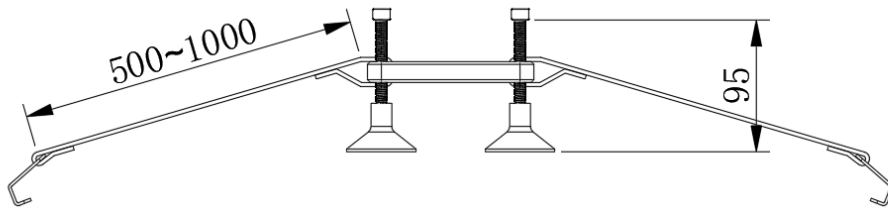

## LSR Radar Level & LG LoRa Converter Series Mounting Brackets

**Model Name: LSRMB-W001, P/N: 24658**

Wall Mounting Bracket for LSR-801 and LSR-803 Series

**Mount to Wall**

**Adjustable Angle**

**Adjustable Distance**

**Model Name: LSRMB-H001, P/N: 26307**

Hanging Mount for LSR-801 Series Only

**Model Name: LSRMB-H002, P/N: 29634**

Hanging Mount for LSR-803 Series Only

**Model Name: LSRMB-B001, P/N: 23220**

Belt Mounting for LSR-801 and LSR-803 Series on Chemical Drum or Tote