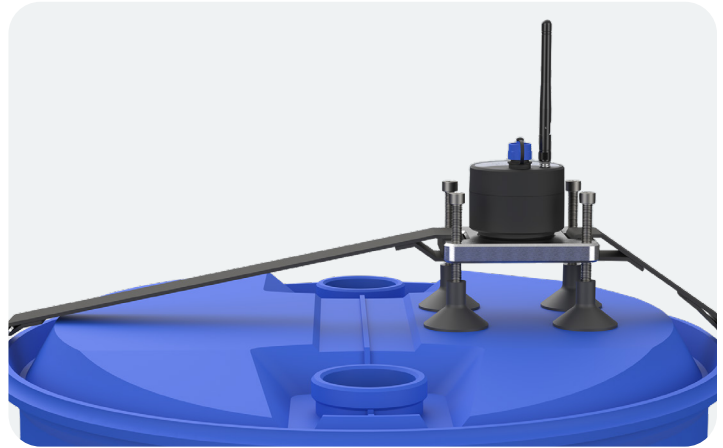

## LSR Radar Level & LG LoRa Converter Series Mounting Brackets

**Model Name: LSRMB-W001, P/N: 24658**

Wall Mounting Bracket for LSR-801 and LSR-803 Series

**Mount to Wall**

**Adjustable Angle**

**Adjustable Distance**

**Model Name: LSRMB-H001, P/N: 26307**

Hanging Mount for LSR-801 Series Only

**Model Name: LSRMB-H002, P/N: 29634**

Hanging Mount for LSR-803 Series Only

**Model Name: LSRMB-B001, P/N: 23220**

Belt Mounting for LSR-801 and LSR-803 Series on Chemical Drum or Tote

**Model Name: LGMB-W001, P/N: 20523**

Wall Mounting Bracket for LG-Series Converters (LG-50 / LG-100 / LG-200)  
(4-20mA / RS-485 to LoRa Converter for Pyxis Sensors)