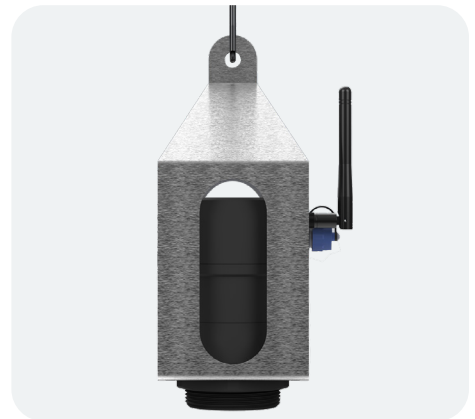

## LSR Radar Level & LG LoRa Converter Series Mounting Brackets

**Model Name: LSRMB-W001, P/N: 24658**

Wall Mounting Bracket for LSR-801 and LSR-803 Series

**Mount to Wall**

**Adjustable Angle**

**Adjustable Distance**

**Model Name: LSRMB-H001, P/N: 26307**

Hanging Mount for LSR-801 Series Only

**Model Name: LSRMB-H002, P/N: 29634**

Hanging Mount for LSR-803 Series Only

**Model Name: LSRMB-B001, P/N: 23220**

Belt Mounting for LSR-801 and LSR-803 Series on Chemical Drum or Tote