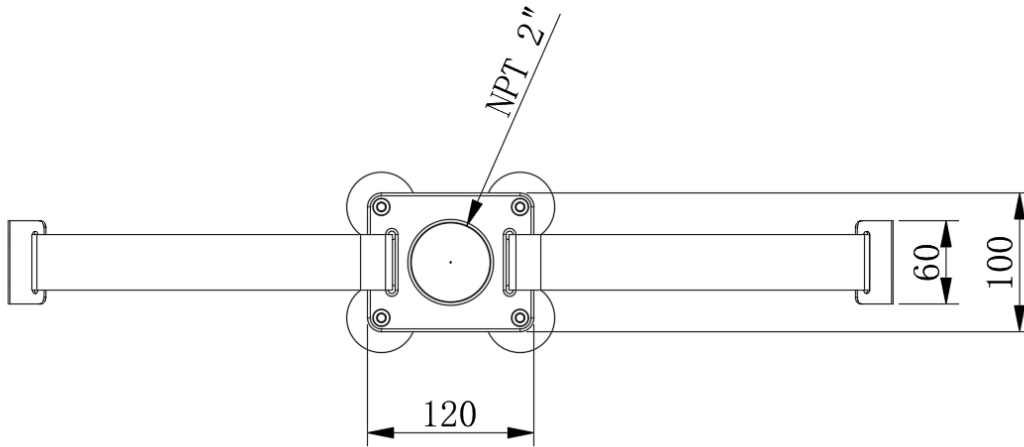

## LSR Radar Level & LG LoRa Converter Series Mounting Brackets

**Model Name: LSRMB-W001, P/N: 24658**

Wall Mounting Bracket for LSR-801 and LSR-803 Series

**Mount to Wall**

**Adjustable Angle**

**Adjustable Distance**

**Model Name: LSRMB-H001, P/N: 26307**

Hanging Mount for LSR-801 Series Only

**Model Name: LSRMB-H002, P/N: 29634**

Hanging Mount for LSR-803 Series Only

**Model Name: LSRMB-B001, P/N: 23220**

Belt Mounting for LSR-801 and LSR-803 Series on Chemical Drum or Tote